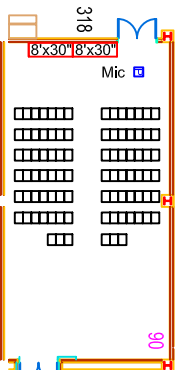

Conversion 3PM Saturday

Coaches Meeting

- APPROXIMATELY 1645 CHAIRS
- 141 72" ROUNDS
- 18 6' X 30" TABLES
- 17 8' X 30" TABLES
- 11 6' X 18" TABLES

Chess Tournament

04/28-29/2017

Concessions

Kindergarten Pick-Up

Tensels

Information

CAPACITY: 924

ALL ROUNDS OF 11 CHAIRS EACH

ALL ROUNDS OF 11 CHAIRS EACH

ALL ROUNDS OF 11 CHAIRS EACH

Latte Cart / Grab & Go
4 Tensa-Barriers

T-Shirt Vendor