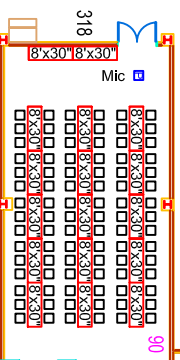

Conversion 3PM Saturday

Coaches Meeting

- APPROXIMATELY 1645 CHAIRS
- 141 72" ROUNDS
- 18 6' X 30" TABLES
- 17 8' X 30" TABLES
- 11 6' X 18" TABLES

Chess Tournament

04/28-29/2017

Concessions

Kindergarten Pick-Up

Tensels

Information

CAPACITY: 924

ALL ROUNDS OF 11 CHAIRS EACH

ALL ROUNDS OF 11 CHAIRS EACH

ALL ROUNDS OF 11 CHAIRS EACH

Latte Cart / Grab & Go
4 Tensa-Barriers

T-Shirt Vendor