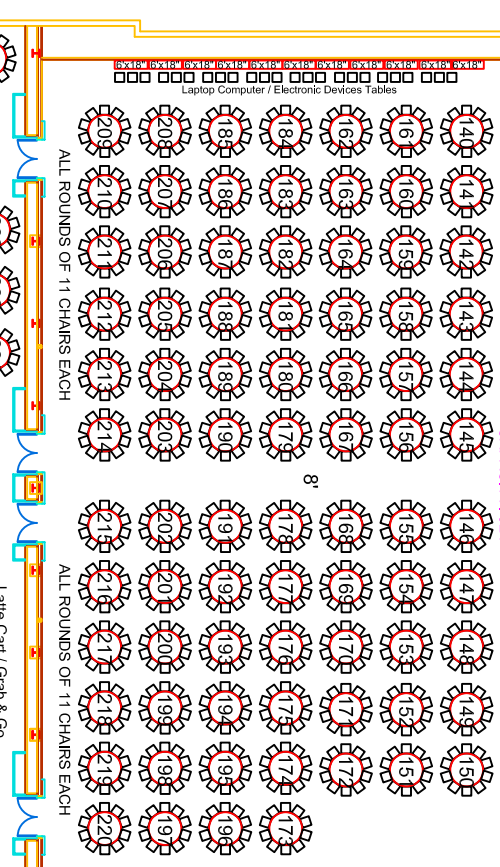

Conversion 3PM Saturday

Coaches Meeting

- APPROXIMATELY 1645 CHAIRS
- 141 72" ROUNDS
- 18 6' X 30" TABLES
- 17 8' X 30" TABLES
- 11 6' X 18" TABLES

Chess Tournament

04/28-29/2017

Concessions

Kindergarten Pick-Up

Tensels

Information

CAPACITY: 924

ALL ROUNDS OF 11 CHAIRS EACH

ALL ROUNDS OF 11 CHAIRS EACH

ALL ROUNDS OF 11 CHAIRS EACH

Latte Cart / Grab & Go
4 Tensa-Barriers

T-Shirt Vendor

Women's

Men's

HOT BOX POWER
PRE-ORDER LUNCH DISTRIBUTION
P & D
10 Tensa-Barriers

134 TEAM / FAMILY TABLES