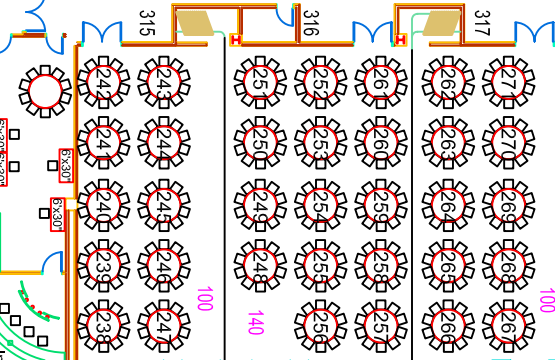

Conversion 3PM Saturday

Coaches Meeting

- APPROXIMATELY 1645 CHAIRS
- 141 72" ROUNDS
- 18 6' X 30" TABLES
- 17 8' X 30" TABLES
- 11 6' X 18" TABLES

Chess Tournament

04/28-29/2017

Concessions

Kindergarten Pick-Up

Tensels

Information

CAPACITY: 924

ALL ROUNDS OF 11 CHAIRS EACH

ALL ROUNDS OF 11 CHAIRS EACH

ALL ROUNDS OF 11 CHAIRS EACH

Latte Cart / Grab & Go
4 Tensa-Barriers

T-Shirt Vendor

Women's

Men's

HOT BOX POWER
PRE-ORDER LUNCH DISTRIBUTION
P & D
10 Tensa-Barriers

134 TEAM / FAMILY TABLES